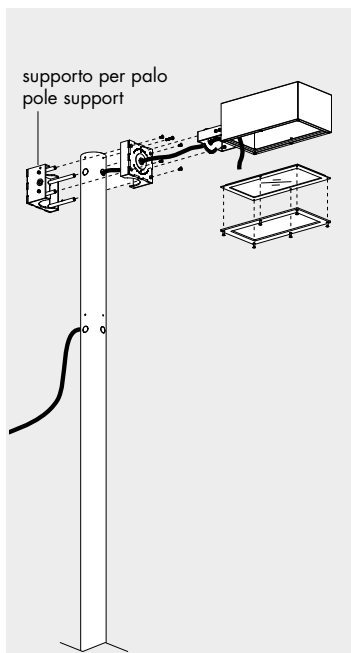

supporto per palo. pole support.

★ CE i

f9.009.06	acciaio inox 316L stainless steel	Ø 60mm	max 15 Kg	1,5
f9.009.42	bruno antico · antique brown	Ø 60mm	max 15 Kg	1,5
f9.009.43	nero notte · night black	Ø 60mm	max 15 Kg	1,5
f9.009.44	scurodivals	Ø 60mm	max 15 Kg	1,5
f9.009.45	grigio argento · silver grey	Ø 60mm	max 15 Kg	1,5
f9.009.03	acciaio inox 316L stainless steel	Ø 76mm	max 15 Kg	1,6
f9.009.46	bruno antico · antique brown	Ø 76mm	max 15 Kg	1,6
f9.009.47	nero notte · night black	Ø 76mm	max 15 Kg	1,6
f9.009.48	scurodivals	Ø 76mm	max 15 Kg	1,6
f9.009.49	grigio argento · silver grey	Ø 76mm	max 15 Kg	1,6
f9.198.92	cor-ten	Ø 80mm	max 15 Kg	1,5

accessori. accessories.

★ CE i

f9.009.07	supporto cartellonistica · signage support	Ø 76mm	max 15 Kg	1,5