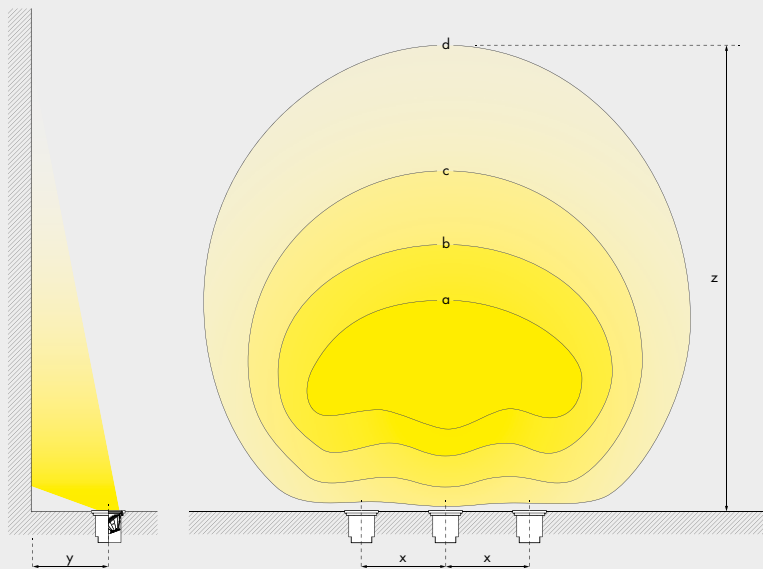

- Vb6.615.08.30** corpo nero - borchia alluminio lucido 3000K 1,2
black body - polished bezel aluminium

Ra	ies tm-30		sdc	mA	V _{f (min)}	lm	W	lm/W	
90	Rf 90	Rg 100	step 2	650	34,3	2798	22,3	125	A++
ci011	les14 ● Ta25 °C		vita media · average life			50000 h	L80	B10	

accessori. accessories.

Vb6.615.90 cassaforma laterizio · brick housing

0,4

valori lux ricavati
considerando le seguenti distanze:
lux values obtained by considering the
following distances:

$z=h$ $y=0,25h$ $x=y$

$z=4000\text{mm}$
 $y=1000\text{mm}$
 $x=1000\text{mm}$

a 117 lux
b 88 lux
c 58 lux
d 30 lux

Subscribe To Our Newsletter

**Distributor for Viabizzuno
Architectural Lighting Solutions**

Web: www.cirruslighting.co.uk