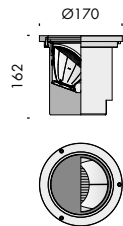

m444 wallwasher 240V 56-60Hz **IP67 IK08**

1. **Vb6.615.08.27** corpo nero - borchia alluminio lucido 2700K 1,2
   black body - polished bezel aluminium

Ra	ies tm-30		sdc	mA	V_{f (min)}	lm	W	lm/W	
90	Rf 90	Rg 100	step 2	650	34,3	2603	22,3	117	A++
ci010	les14 ● Ta25 °C		vita media · average life			50000 h	L80	B10	

1. **Vb6.615.08.30** corpo nero - borchia alluminio lucido 3000K 1,2
   black body - polished bezel aluminium

Ra	ies tm-30		sdc	mA	V_{f (min)}	lm	W	lm/W	
90	Rf 90	Rg 100	step 2	650	34,3	2798	22,3	125	A++
ci011	les14 ● Ta25 °C		vita media · average life			50000 h	L80	B10