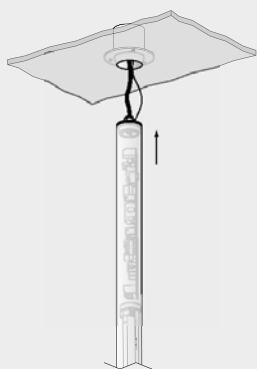

made of transparent UV resistant polycarbonate, it can be wall or ceiling mounted using the appropriate installation systems provided, or suspended using the kit to be ordered separately.

versions:

bacchetta magica HE version Ø40mm available in the following sizes: 945mm 14W, 1545mm 28W, 1640mm 28W, 1-10V or dali dimmable, 1845mm 35W or 1940mm 35W, 1-10V or dali dimmable.

accessories: polished steel rose, suspension kit, support for recessed version.

finishes: transparent polycarbonate.

bacchetta magica fluo HE 240V 50-60Hz    **IP65 IK09**  

f6.116.01 policarbonato trasparente
transparent polycarbonate

G5 14W HE 0,9

f6.116.05 policarbonato trasparente
transparent polycarbonate

G5 28W HE 1,4

f6.116.05.d2 policarbonato trasparente
transparent polycarbonate

dimm.1-10V/dali G5 28W HE 1,5

f6.116.07 policarbonato trasparente
transparent polycarbonate

G5 35W HE 1,6

f6.116.07.d2 policarbonato trasparente
transparent polycarbonate

dimm.1-10V/dali G5 35W HE 1,7

bacchetta magica fluo HO 240V 50-60Hz

f6.116.11	policarbonato trasparente transparent polycarbonate	G5	24W	HO	0,9
f6.116.15	policarbonato trasparente transparent polycarbonate	G5	54W	HO	1,4
f6.116.15.d2	policarbonato trasparente transparent polycarbonate	dali G5	54W	HO	1,5