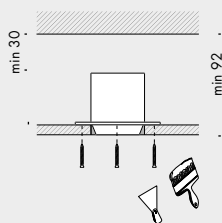

bacchetta magica fluo HO 240V 50-60Hz

f6.116.11	policarbonato trasparente transparent polycarbonate	G5	24W	HO	0,9
f6.116.15	policarbonato trasparente transparent polycarbonate	G5	54W	HO	1,4
f6.116.15.d2	policarbonato trasparente transparent polycarbonate	dali G5	54W	HO	1,5

accessori. accessories.

f9.116.05	rosone di alimentazione ceiling power supply				0,4
f9.116.06	kit per sospensione suspension kit		3000mm		0,1
f9.116.81	supporto incasso recessed support				0,2