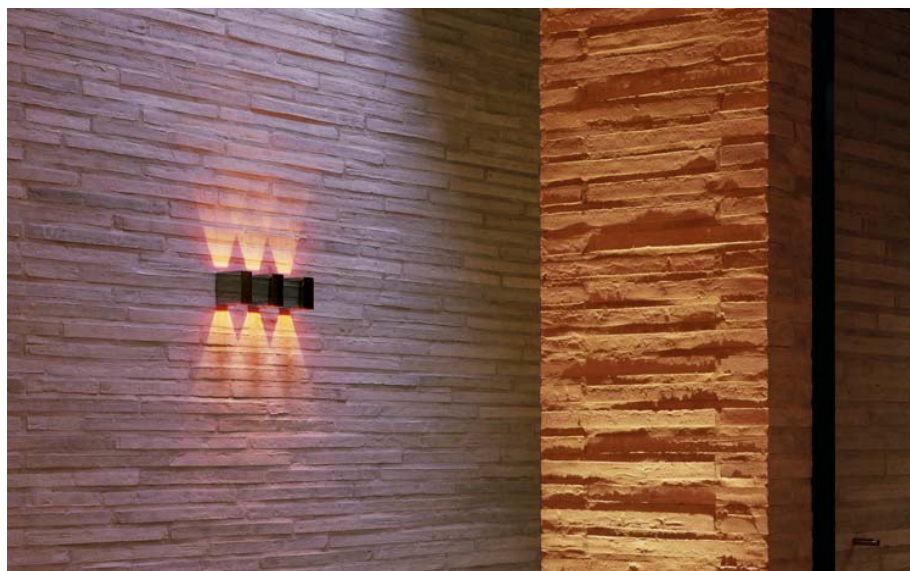

clv2 parete soffitto claudio la viola 2003

**apparecchio di illuminazione da parete e soffitto per interni IP20.
realizzato da un corpo esterno 100x100x50mm in alluminio estruso, cromato o verniciato a polvere, con ottica interna a doppia emissione per luce diffusa.**

modelli:

**clv2 parete soffitto cablato con sorgente elettronica 3000K Ra95 2x6W 2x422lm,
clv2 parete soffitto per lampada alogena G9 max 60W 250V compatta a bassa emissione di ultravioletti.**

alimentatore 110-277V 50-60Hz incluso nella versione a sorgente elettronica.

finiture esterne: alluminio cromato lucido, avorio, moka o bianco V.

finiture interne: verniciato rosso, nero55, avorio o bianco V.

**IP20 rated wall and ceiling light fitting for indoor use.
made of a 100x100x50mm extruded, chrome or powder coated aluminium external body,
with an internal bi-directional optic for diffuse light.**

versions:

**clv2 parete soffitto wired with 3000K Ra95 2x6W 2x422lm led source,
clv2 parete soffitto for G9 max 60W 250V compact halogen lamp with low ultraviolet emissions.**

110-277V 50-60Hz power supply included for the led source version.

external finishes: polished chrome aluminium, moka, nero55, ivory or bianco V.

internal finishes: red painted, nero55, ivory or bianco V.