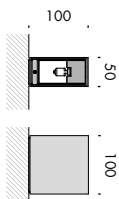

clv2 parete soffitto alogena 250V 50-60Hz **IP20**

1. **a6.521.02** alluminio cromato lucido - verniciato rosso G9 max 60W 0,8
   polished chrome aluminium - red
2. **a6.521.04** avorio - nero55 · ivory - nero55 G9 max 60W 0,8
3. **a6.521.12** moka - avorio · moka - ivory G9 max 60W 0,8
4. **a6.521.14** bianco V - bianco V G9 max 60W 0,8