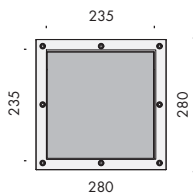

big feet trasparente

IP67 IK10 ☆ CE

Vb4.003.20	alluminio peraluman · peraluman aluminium	7
Vb4.003.21	bruno antico · antique brown	7
Vb4.003.22	scurodivals	7

big feet sabbiato

IP67 IK10 ☆ CE

Vb4.003.25	alluminio peraluman · peraluman aluminium	7
Vb4.003.26	bruno antico · antique brown	7
Vb4.003.27	scurodivals	7