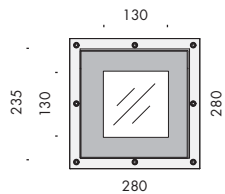

big feet trasparente

IP67 IK10 ☆ CE

Vb4.003.20	alluminio peraluman · peraluman aluminium	7
Vb4.003.21	bruno antico · antique brown	7
Vb4.003.22	scurodivals	7

big feet sabbiato

IP67 IK10 ☆ CE

Vb4.003.25	alluminio peraluman · peraluman aluminium	7
Vb4.003.26	bruno antico · antique brown	7
Vb4.003.27	scurodivals	7