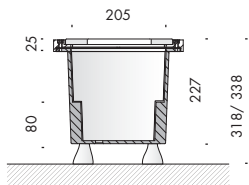

big feet trasparente

IP67 IK10 ☆ CE

Vb4.003.20	alluminio peraluman · peraluman aluminium	7
Vb4.003.21	bruno antico · antique brown	7
Vb4.003.22	scurodivals	7

big feet sabbiato

IP67 IK10 ☆ CE

Vb4.003.25	alluminio peraluman · peraluman aluminium	7
Vb4.003.26	bruno antico · antique brown	7
Vb4.003.27	scurodivals	7