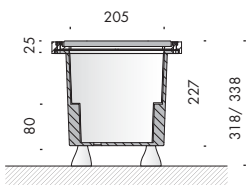

big feet trasparente

IP67 IK10 ☆ CE

Vb4.003.20	alluminio peraluman · peraluman aluminium	7
Vb4.003.21	bruno antico · antique brown	7
Vb4.003.22	scurodivals	7

big feet sabbiato

IP67 IK10 ☆ CE

Vb4.003.25	alluminio peraluman · peraluman aluminium	7
Vb4.003.26	bruno antico · antique brown	7
Vb4.003.27	scurodivals	7