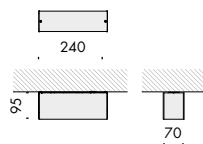

net 24 parete soffitto diffusa

- **Vb6.592.45.27** bianco V 2700K luce diffusa · diffused light 1,7
- **Vb6.592.46.27** argento hacca 2700K luce diffusa · diffused light 1,7
- **Vb6.592.47.27** marrone mn 2700K luce diffusa · diffused light 1,7

Ra	R9	ies tm-30		sdc	mA	V_{f(min)}	lm	W	lm/W	
97	90	Rf 96	Rg 100	step 2	500	23,7	877	11,9	74	A
					700	24,2	1208	16,9	71	A
dz010		10		Ta25 °C		vita media · average life		50000 h	L80	B10

- **Vb6.592.45.30** bianco V 3000K luce diffusa · diffused light 1,7
- **Vb6.592.46.30** argento hacca 3000K luce diffusa · diffused light 1,7
- **Vb6.592.47.30** marrone mn 3000K luce diffusa · diffused light 1,7

Ra	R9	ies tm-30		sdc	mA	V_{f(min)}	lm	W	lm/W	
97	90	Rf 96	Rg 100	step 2	500	23,7	1002	11,9	84	A+
					700	24,2	1380	16,9	82	A
dz011		10		Ta25 °C		vita media · average life		50000 h	L80	B10