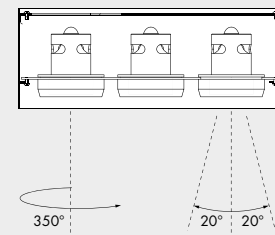

net 24 parete soffitto spot

IP20

CE

Vb6.592.41.27	bianco V	2700K	3x6,8W	20°	1,7
Vb6.592.42.27	argento hacca	2700K	3x6,8W	20°	1,7
Vb6.592.44.27	marrone mn	2700K	3x6,8W	20°	1,7

Ra	ies tm-30		sdc	mA	V_f (min)	lm	W	lm/W	
95	Rf 92	Rg 100	step 2	700	29,1	1299	20,4	64	A
cd020-3	lesó	Ta25 °C	vita media · average life		50000 h	180	B10		

Vb6.592.41.30	bianco V	3000K	3x6,8W	20°	1,7
Vb6.592.42.30	argento hacca	3000K	3x6,8W	20°	1,7
Vb6.592.44.30	marrone mn	3000K	3x6,8W	20°	1,7

Ra	ies tm-30		sdc	mA	V_f (min)	lm	W	lm/W	
95	Rf 92	Rg 100	step 2	700	29,1	1479	20,4	73	A+
cd021-3	lesó	Ta25 °C	vita media · average life		50000 h	180	B10