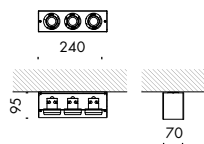

net 24 parete soffitto spot

IP20

CE

Vb6.592.41.27	bianco V	2700K	3x6,8W	20°	1,7
Vb6.592.42.27	argento hacca	2700K	3x6,8W	20°	1,7
Vb6.592.44.27	marrone mn	2700K	3x6,8W	20°	1,7

Ra	ies tm-30		sdc	mA	V_f (min)	lm	W	lm/W	
95	Rf 92	Rg 100	step 2	700	29,1	1299	20,4	64	A
cd020-3	lesó	Ta25 °C	vita media · average life		50000 h	180	B10		

Vb6.592.41.30	bianco V	3000K	3x6,8W	20°	1,7
Vb6.592.42.30	argento hacca	3000K	3x6,8W	20°	1,7
Vb6.592.44.30	marrone mn	3000K	3x6,8W	20°	1,7

Ra	ies tm-30		sdc	mA	V_f (min)	lm	W	lm/W	
95	Rf 92	Rg 100	step 2	700	29,1	1479	20,4	73	A+
cd021-3	lesó	Ta25 °C	vita media · average life		50000 h	180	B10