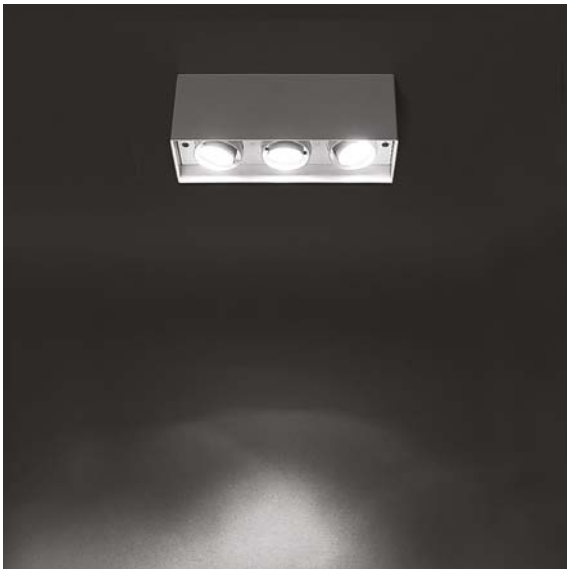

net parete soffitto

marco costanzi mario nanni 2015

apparecchio di illuminazione da parete e soffitto per interni IP20. composto da corpo rettangolare 240x70x95mm e 480x73x95mm, realizzato in acciaio verniciato a polvere.

modelli:

net 24 parete soffitto spot 20° per luce d'accento 20,4W fino a 1479lm,

net 24 parete soffitto con vetro sabbato di protezione per luce diffusa fino a 16,9W 1380lm,

net 48 parete soffitto con vetro sabbato di protezione per luce diffusa fino a 33,8W 2760lm,

net 48x4 parete soffitto spot 20° per luce d'accento 27,2W 1972lm,

net 48x6 parete soffitto spot 20° per luce d'accento 40,8W fino a 2958lm.

i modelli spot 20° sono dotati di corpo orientabile fino a 355° sull'asse verticale e di 20° sull'asse orizzontale e di anello antiabbagliamento per garantire comfort visivo.

cablato con sorgente elettronica 2700K o 3000K.

alimentatore 240V incluso solo per modello net 48x4 parete soffitto spot.

finiture: bianco V, argento hacca e marrone mn.

IP20 rated wall and ceiling light fitting for indoor use.

made of a powder coated steel rectangular body measuring 240x70x95mm and 480x73x95mm.

versions:

net 24 parete soffitto spot 20° with spot light 20.4W up to 1479lm,

net 24 parete soffitto with sanded glass for diffuse light up to 16.9W 1380lm,

net 48 parete soffitto with protective sanded glass for diffuse light up to 33.8W 2760lm,

net 48x4 parete soffitto spot 20° with spot light 27.2W 1972lm,

net 48x6 parete soffitto spot 20° with spot light 40.8W up to 2958lm.

20° spotlight versions have a body adjustable by 355° on the vertical axis and by 20° on the horizontal axis and an anti-glare ring ensuring high visual comfort.

wired with 2700K or 3000K led sources.

240V power supply included only for spotlight model net 48x4 parete soffitto.