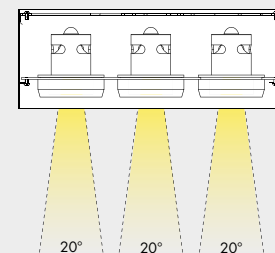

net 24 parete soffitto spot

IP20

CE

Vb6.592.41.27	bianco V	2700K	3x6,8W	20°	1,7
Vb6.592.42.27	argento hacca	2700K	3x6,8W	20°	1,7
Vb6.592.44.27	marrone mn	2700K	3x6,8W	20°	1,7

Ra	ies tm-30		sdc	mA	V_f (min)	lm	W	lm/W	
95	Rf 92	Rg 100	step 2	700	29,1	1299	20,4	64	A
cd020-3	lesó	Ta25 °C	vita media · average life		50000 h	180	B10		

Vb6.592.41.30	bianco V	3000K	3x6,8W	20°	1,7
Vb6.592.42.30	argento hacca	3000K	3x6,8W	20°	1,7
Vb6.592.44.30	marrone mn	3000K	3x6,8W	20°	1,7

Ra	ies tm-30		sdc	mA	V_f (min)	lm	W	lm/W	
95	Rf 92	Rg 100	step 2	700	29,1	1479	20,4	73	A+
cd021-3	lesó	Ta25 °C	vita media · average life		50000 h	180	B10