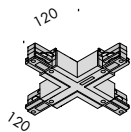

fb55511216.6 congiunzione a + con alimentazione + coupler with power source bianco · white 0,2

fb55511216.2 congiunzione a + con alimentazione + coupler with power source nero · black 0,2