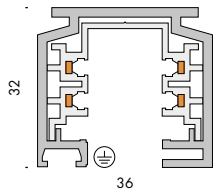

binario 3~230V 16A		CE	i
fb.25.206	bianco · white	2000mm	2,02
fb.25.202	nero · black	2000mm	2,02
fb.25.203	argento opaco · matt silver	2000mm	2,02
fb.25.306	bianco · white	3000mm	3,03
fb.25.302	nero · black	3000mm	3,03
fb.25.303	argento opaco · matt silver	3000mm	3,03

accessori. accessories.		CE	i
fb55511202.6	testata alimentazione sinistra left end-feed	bianco · white	0,1
fb55511202.2	testata alimentazione sinistra left end-feed	nero · black	0,1
fb55511201.6	testata alimentazione destra right end-feed	bianco · white	0,1
fb55511201.2	testata alimentazione destra right end-feed	nero · black	0,1
fb55511206.6	congiunzione lineare electrical straight coupler	bianco · white	0,02
fb55511206.2	congiunzione lineare electrical straight coupler	nero · black	0,02