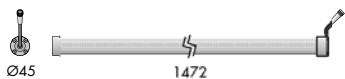

Vb6.219.07 vetro · glass	3000K	19,1W	84°x 110°	1472mm	2,9
	4000K	19,1W	84°x 110°		
	5000K	19,1W	84°x 110°		

3000K

Ra	R9	ies tm/30		sdcm	Vf	lm/m	W/m	lm/W	█
95	90	Rf 93	Rg 102	step 2	24	1250	13	96	A+
V0001	5,9	Ta25 °C		vita media · average life	50000 h	L80	B10		

4000K

Ra	R9	ies tm/30		sdcm	Vf	lm/m	W/m	lm/W	█
95	95	Rf 90	Rg 98	step 2	24	1300	13	100	A+
V0003	5,9	Ta25 °C		vita media · average life	50000 h	L80	B10		

5000K

Ra	R9	ies tm/30		sdcm	Vf	lm/m	W/m	lm/W	█
95	95	Rf 90	Rg 98	step 2	24	1300	13	100	A+
V0005	5,9	Ta25 °C		vita media · average life	50000 h	L80	B10		

attenzione, se si vuole allineare due o più unaghi e mantenere la continuità delle temperature colore dei led, posizionare i connettori come in figura
please note, if you want to align two or more unaghi and maintain continuity of led's color temperatures, place the connectors as shown