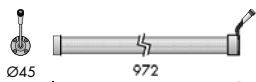

Vb6.219.03 vetro · glass	3000K	12,6W	84°x 110°	972mm	1,6
	4000K	12,6W	84°x 110°		
	5000K	12,6W	84°x 110°