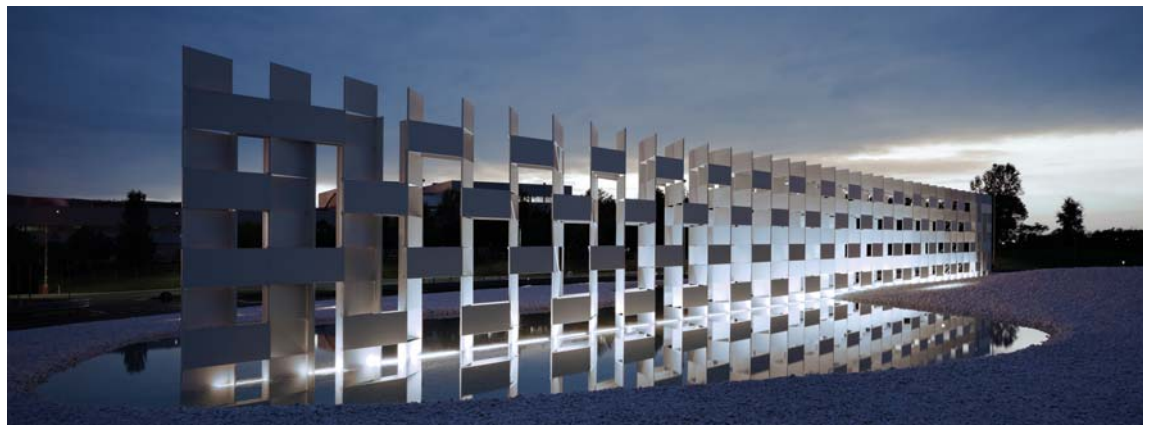

montaggio a parete o soffitto
wall or ceiling mounting
f9.219.81.1

montaggio a sospensione
suspension mounting
f9.219.83

3000K

4000K

5000K

Subscribe To Our Newsletter

**Distributor for Viabizzuno
Architectural Lighting Solutions**