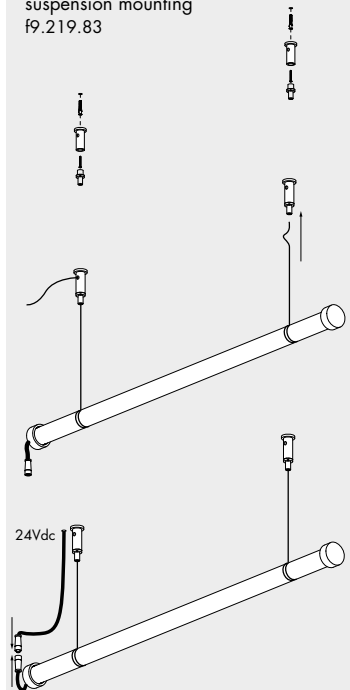

montaggio a sospensione
suspension mounting
f9.219.83