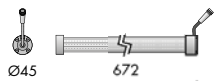

unaghi	24Vdc	IP67	CE	☆	ⓘ
Vb6.219.01 vetro · glass	3000K	8,7W	84°x 110°	672mm	1
	4000K	8,7W	84°x 110°		
	5000K	8,7W	84°x 110°