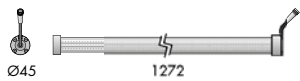

finishes: transparent glass and passivated polished stainless steel.

unaghi	24Vdc	IP67	CE	☆	ⓘ
Vb6.219.01 vetro · glass	3000K	8,7W	84°x 110°	672mm	1
	4000K	8,7W	84°x 110°		
	5000K	8,7W	84°x 110°		

Vb6.219.03 vetro · glass	3000K	12,6W	84°x 110°	972mm	1,6
	4000K	12,6W	84°x 110°		
	5000K	12,6W	84°x 110°		