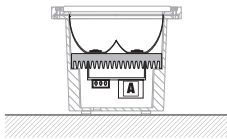

kit simmetrico	120-240V 50-60Hz	A	K	⊕	⚠	CE	i

Vb9.003.83 3000K 2x22,1W 2,2

Ra	R9	ies tm-30		sdc	mA	V_{f (min)}	lm	W	lm/W	
97	90	Rf 96	Rg 100	step 2	900	24,6	3490	44,2	79	A
dz011-2	10	Ta25 °C		vita media · average life		50000 h	L80 B10