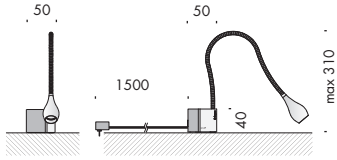

toccami tavolo		100-240V 50-60Hz AS			IP40	CE			
Vb2.532.21.27	nero55				2700K	22°	1		
Vb2.532.22.27	argento lucido · polished silver				2700K	22°	1		
Vb2.532.23.27	ottone anticato · weathered brass				2700K	22°	1		
Ra	ies tm-30		sdc	mA	V_f (min)	lm	W	lm/W	
95	Rf 92	Rg 100	step 2	125	16,2	200	2	100	A++
cd010	lesó	Ta25 °C	vita media · average life	50000 h	L70	B10			

Vb2.532.21.30	nero55				3000K	22°	1
Vb2.532.22.30	argento lucido · polished silver				3000K	22°	1
Vb2.532.23.30	ottone anticato · weathered brass				3000K	22°	1

Ra	ies tm-30		sdc	mA	V_f (min)	lm	W	lm/W	
95	Rf 92	Rg 100	step 2	125	16,2	215	2	108	A++
cd011	lesó	Ta25 °C	vita media · average life	50000 h	L70	B10