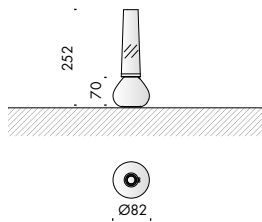

mon amour olio

Via.109.0001 base ruggine con vetro trasparente - olio incluso
rust base transparent glass - oil included

1,2

mon amour olio

Via.109.0004 base ruggine con vetro cognac - olio incluso
rust base cognac glass - oil included

1,2

accessori. accessories.

a9.503.84 ricarica olio 100ml · oil 100ml

0,1

a9.503.85 ricarica olio 1 litro · oil 1 litre

5 pz · pcs 5

a9.503.82 supporto parete inox lucido · wall bracket polished steel 0,7