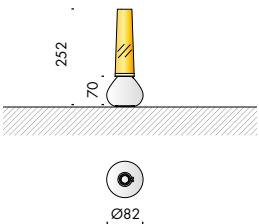

Via.109.0005 base ruggine con vetro ambra
rust base with amber glass 2700K 1,2

Ra	R9	ies tm/30		sdcn	Vf	lm	W	lm/W	
95	90	Rf 93	Rg 102	step 2	24,0	240	2,5	96	A++
Vy010	les16	Ta25 °C		vita media · average life	50000 h	L80	B10		

mon amour batteria 220-240V 50-60Hz **AS** IP20 CE

Via.109.0006 base ruggine con vetro bianco
rust base with white glass 2700K 1,2

Via.109.0003 base ruggine con vetro ambra
rust base with amber glass 2700K 1,2

Ra	R9	ies tm/30		sdcn	Vf	lm	W	lm/W	
95	90	Rf 93	Rg 102	step 2	24,0	240	2,5	96	A++
Vy010	les16	Ta25 °C		vita media · average life	50000 h	L80	B10