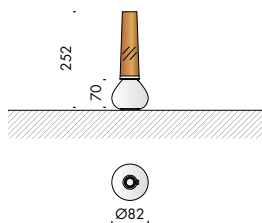

mon amour olio

Via.109.0001 base ruggine con vetro trasparente - olio incluso
rust base transparent glass - oil included

1,2

mon amour olio

Via.109.0004 base ruggine con vetro cognac - olio incluso
rust base cognac glass - oil included

1,2

accessori. accessories.

a9.503.84 ricarica olio 100ml · oil 100ml

0,1

a9.503.85 ricarica olio 1 litro · oil 1 litre

5 pz · pcs 5

a9.503.82 supporto parete inox lucido · wall bracket polished steel 0,7