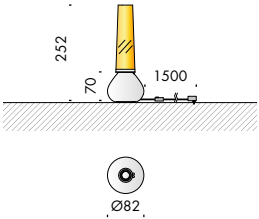

mon amour elettrica 220-240V 50-60Hz **AS** IP20 CE

Via.109.0002 base ruggine con vetro bianco
rust base with white glass 2700K 1,2