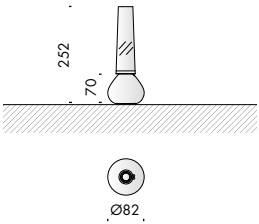

Via.109.0005 base ruggine con vetro ambra
rust base with amber glass 2700K 1,2

Ra	R9	ies tm/30		sdcn	Vf	lm	W	lm/W	
95	90	Rf 93	Rg 102	step 2	24,0	240	2,5	96	A++
Vy010	les16	Ta25 °C		vita media · average life	50000 h	L80	B10		

mon amour batteria 220-240V 50-60Hz **AS** IP20 CE

Via.109.0006 base ruggine con vetro bianco
rust base with white glass 2700K 1,2

Via.109.0003 base ruggine con vetro ambra
rust base with amber glass 2700K 1,2

Ra	R9	ies tm/30		sdcn	Vf	lm	W	lm/W	
95	90	Rf 93	Rg 102	step 2	24,0	240	2,5	96	A++
Vy010	les16	Ta25 °C		vita media · average life	50000 h	L80	B10