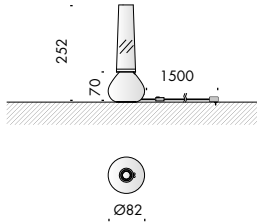

mon amour elettrica 220-240V 50-60Hz **AS** IP20 CE

Via.109.0002 base ruggine con vetro bianco
rust base with white glass 2700K 1,2