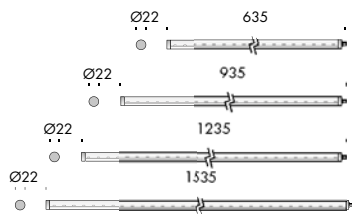

bacchetta magica led 22		24Vdc	IP65	IK09	☆	CE	i
f6.195.06	3000K	7,8W	635mm	0,3			
f6.195.09	3000K	11,7W	935mm	0,4			
f6.195.12	3000K	15,6W	1235mm	0,5			
f6.195.15	3000K	19,5W	1535mm	0,7			

Ra	R9	ies tm/30		sdc	Vf	lm/m	W/m	lm/W	IP
95	90	Rf 93	Rg 102	step 2	24	1250	13	96	A+
V0001	5,9	Ta25 °C		vita media · average life	50000 h	L80	B10		

cavi con connettore femmina m8. cables with m8 female connector. IP67 ☆ CE i		
f9.250.71	150mm	0,01
f9.164.86	2000mm	0,1
f9.164.87	5000mm	0,2
f9.164.88	10000mm	0,3

cavi con connettori m/f m8. cables with m8 m/f connectors. IP67 ☆ CE i		
f9.250.72	2000mm	0,1
f9.250.73	5000mm	0,3
f9.250.74	10000mm	0,6

sistema di derivazione tensione continua. dc derivation hub. CE i		
f9.250.79	con 6 connettori femmina +1 connettore maschio m8 with 6 female connectors +1 male connector m8	0,1