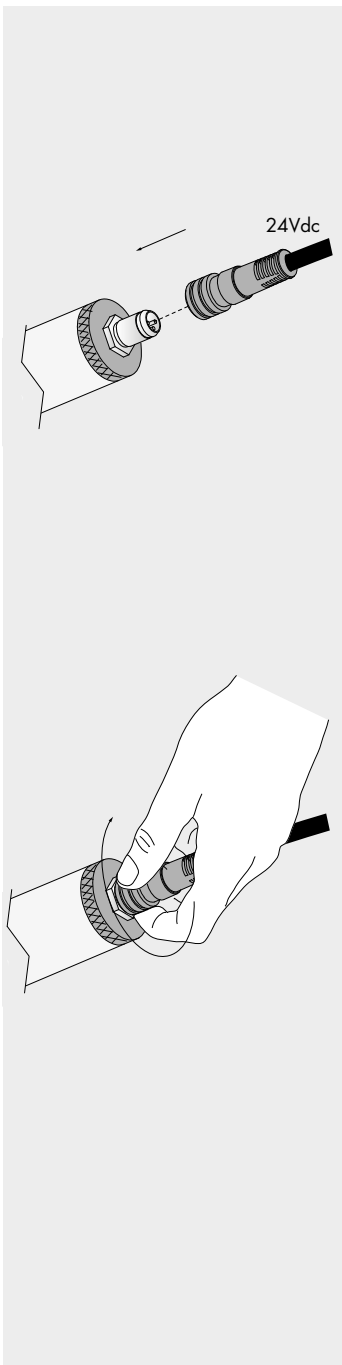

bacchetta magica led 22		24Vdc	IP65	IK09	☆	CE	i
f6.195.06	3000K	7,8W	635mm	0,3			
f6.195.09	3000K	11,7W	935mm	0,4			
f6.195.12	3000K	15,6W	1235mm	0,5			
f6.195.15	3000K	19,5W	1535mm	0,7			

Ra	R9	ies tm/30		sdc	Vf	lm/m	W/m	lm/W	IP
95	90	Rf 93	Rg 102	step 2	24	1250	13	96	A+
V0001	5,9	Ta25 °C		vita media · average life	50000 h	L80	B10		

cavi con connettore femmina m8. cables with m8 female connector. IP67 ☆ CE i		
f9.250.71	150mm	0,01
f9.164.86	2000mm	0,1
f9.164.87	5000mm	0,2
f9.164.88	10000mm	0,3

cavi con connettori m/f m8. cables with m8 m/f connectors. IP67 ☆ CE i		
f9.250.72	2000mm	0,1
f9.250.73	5000mm	0,3
f9.250.74	10000mm	0,6

sistema di derivazione tensione continua. dc derivation hub. CE i		
f9.250.79	con 6 connettori femmina +1 connettore maschio m8 with 6 female connectors +1 male connector m8	0,1