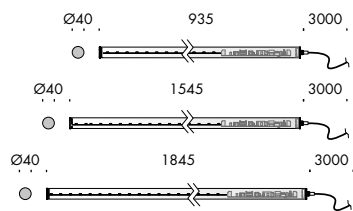

bacchetta magica led 40 240V 50-60Hz **A** **IP65 IK09** **CE** **i**

Vb6.195.21 3000K 18W 935mm 0,8

Vb6.195.23 3000K 32W 1545mm 1,3

Vb6.195.25 3000K 40W 1845mm 1,6

Ra	R9	ies tm-30		sdcn	V_f	lm/m	W/m	lm/W	
95	90	Rf 93	Rg 102	step 2	24	2500	26	96	A+
V3001	11	Ta25 °C		vita media · average life	50000 h	L80	B10