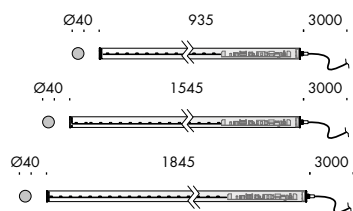

bacchetta magica led 40 240V 50-60Hz **A** **IP65 IK09** **CE** **i**

Vb6.195.31 3000K 2x9W 935mm 0,8

Vb6.195.33 3000K 2x16W 1545mm 1,3

Vb6.195.35 3000K 2x20W 1845mm 1,6

I.d. (luce diretta · direct light)

Ra	R9	ies tm/30		sdcn	V_f	lm/m	W/m	lm/W	
95	90	Rf 93	Rg 102	step 2	24	1250	13	96	A+
V0001	5,9	Ta25 °C		vita media · average life	50000 h	L80	B10		

I.i. (luce indiretta · indirect light)

Ra	R9	ies tm/30		sdcn	V_f	lm/m	W/m	lm/W	
95	90	Rf 93	Rg 102	step 2	24	1250	13	96	A+
V0001	5,9	Ta25 °C		vita media · average life	50000 h	L80	B10		

accessori. accessories. **★ CE i**

f9.116.05 rosone di alimentazione
ceiling rose power supply 0,4

f9.116.06 kit per sospensione · suspension kit 3000mm 0,1

bacchetta magica led 40
monoemissione · unidirectional