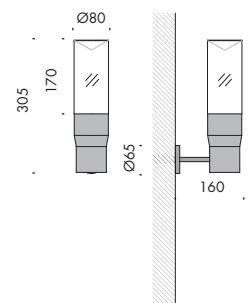

royal parete 60

IP20

Vb6.573.26	my bianco	trasparente · trasparent		3000K	1,1
Vb6.573.27	nero55	trasparente · trasparent		3000K	1,1
Vb6.573.28	copper bronze	trasparente · trasparent		3000K	1,1

Ra	R9	ies tm-30		sdcn	mA	V_f (min)	lm	W	lm/W	
98	98	Rf 96	Rg 103	step 1	350	27,6	1240	9,7	128	A++
xm001	les19	☉	Ta25 °C	vita media · average life		70000 h	L80	B10		

royal parete 80

IP20

Vb6.573.36	my bianco	trasparente · trasparent		3000K	2,5
Vb6.573.37	nero55	trasparente · trasparent		3000K	2,5
Vb6.573.38	copper bronze	trasparente · trasparent		3000K	2,5

Ra	R9	ies tm-30		sdcn	mA	V_f (min)	lm	W	lm/W	
98	98	Rf 96	Rg 103	step 1	350	27,6	1240	9,7	128	A++
					500	27,9	1580	14,0	113	A+
xm001	les19	☉	Ta25 °C	vita media · average life		70000 h	L80	B10		

accessori. accessories.

a9.573.89	kit fissaggio cartongesso plasterboard fixing kit	0,2