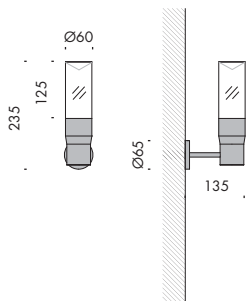

royal parete 60

IP20

Vb6.573.26	my bianco	trasparente · trasparent		3000K	1,1
Vb6.573.27	nero55	trasparente · trasparent		3000K	1,1
Vb6.573.28	copper bronze	trasparente · trasparent		3000K	1,1

Ra	R9	ies tm-30		sdcn	mA	V_f (min)	lm	W	lm/W	
98	98	Rf 96	Rg 103	step 1	350	27,6	1240	9,7	128	A++
xm001	les19	☉	Ta25 °C	vita media · average life		70000 h	L80	B10