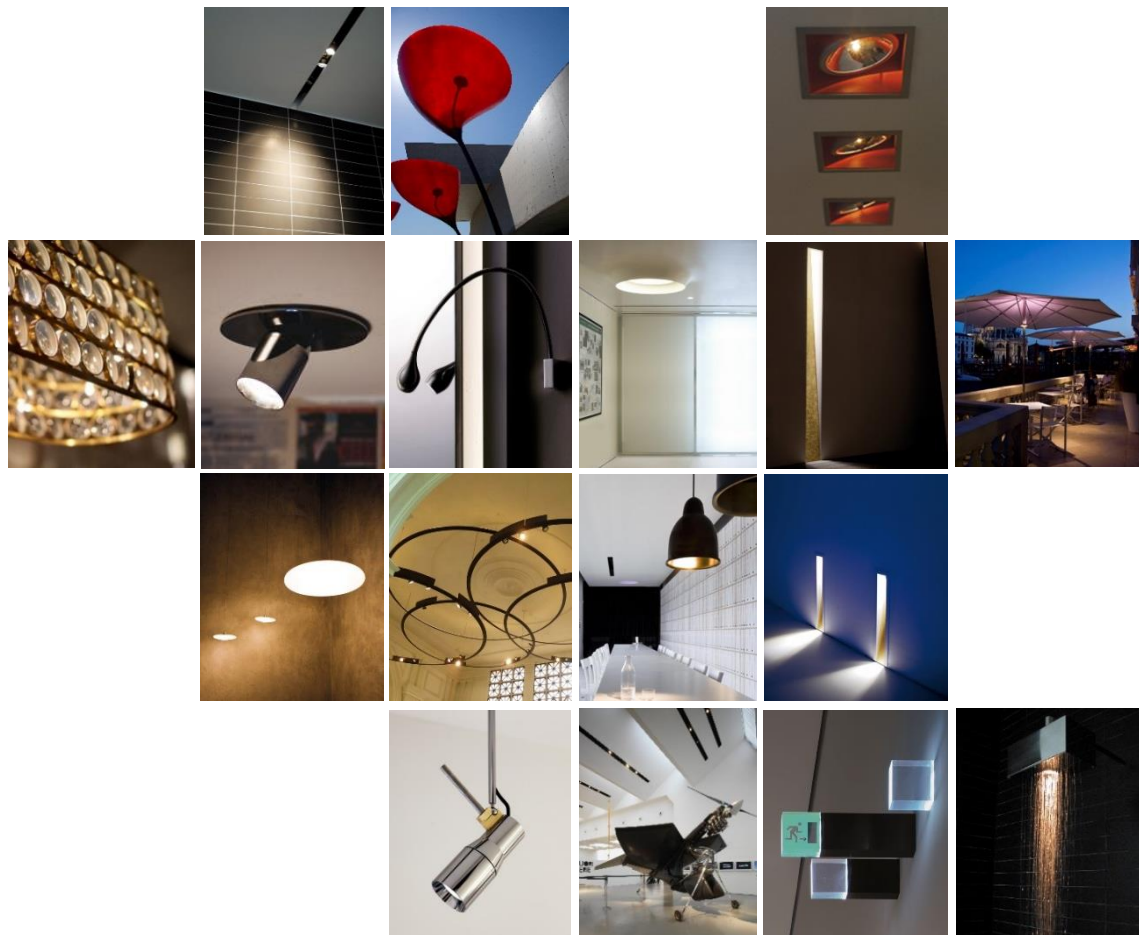

**Distributor for Viabizzuno
Architectural Lighting Solutions**

Web: www.cirruslighting.co.uk

Email: sales@cirruslighting.co.uk

Tel: 0207 193 2175

Fax: 0207 193 3175