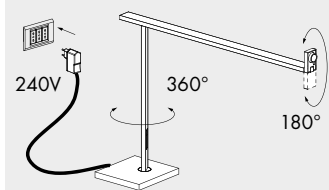

spine. plugs.

a9.001.01 uk 0,1

a9.001.02 usa-jpn 0,1

a9.001.03 aus 0,1

1. **1** interruttore touch on/off luce orientabile d'accento on/off touch switch for adjustable accent light
2. **2** interruttore touch on/off luce diffusa on/off touch switch for diffused light