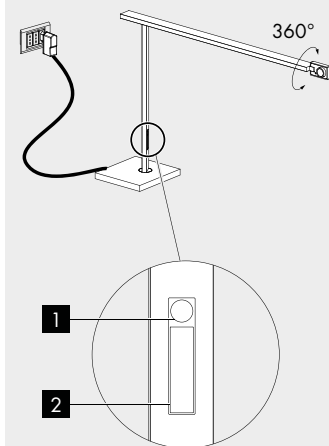

spine. plugs.

a9.001.01 uk 0,1

a9.001.02 usa-jpn 0,1

a9.001.03 aus 0,1

1. **1** interruttore touch on/off luce orientabile d'accento on/off touch switch for adjustable accent light
2. **2** interruttore touch on/off luce diffusa on/off touch switch for diffused light