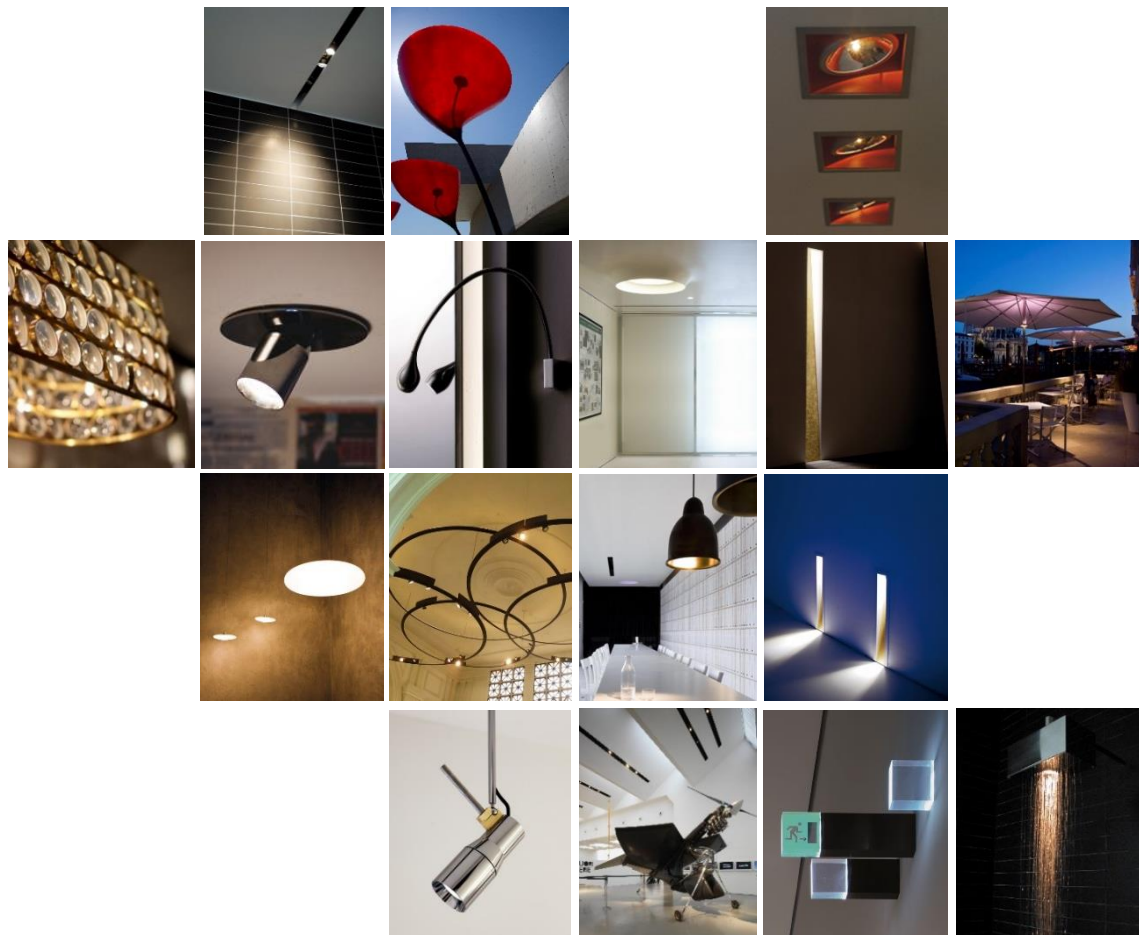

interasse fori per installazione
installation hole distance

Vb6.132.21

accessori. accessories.

f9.132.81 fissaggio inclinato lettera O 30°-90°
oblique fixing

0,1

Subscribe To Our Newsletter

**Distributor for Viabizzuno
Architectural Lighting Solutions**