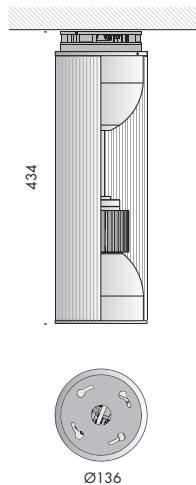

**apparecchio di illuminazione a soffitto e sospensione per interni IP20.  
realizzato in alluminio e vetro rudentato diametro Ø136mm h.500mm.**

**modelli:**

**ansa soffitto,**

**ansa sospensione con tige rigida h.1000mm completa di rosone.**

**IP20 rated ceiling or suspended light fitting for indoor use.**

**made of aluminium or grooved glass, Ø136mm h.500mm.**

**versions:**

**ansa soffitto,**

**ansa sospensione with h.1000mm long rigid suspension rod rose included.**

**wired with 3000K Ra98 24,4W led source for direct light with 19° and 38° optics and  
3000K Ra95 5W for indirect light.**

**240V 50-60Hz power supply included.**

**fi nishes: argento hacca and transparent grooved glass.**