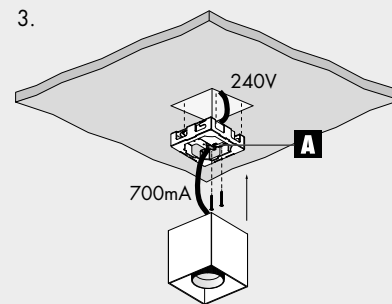

accessori. accessories.

CE i

f9.184.81 cassaforma in gesso a scomparsa totale
fully concealed plaster housing

2,5

cassaforma in gesso a scomparsa totale f9.184.81
fully concealed plaster housing