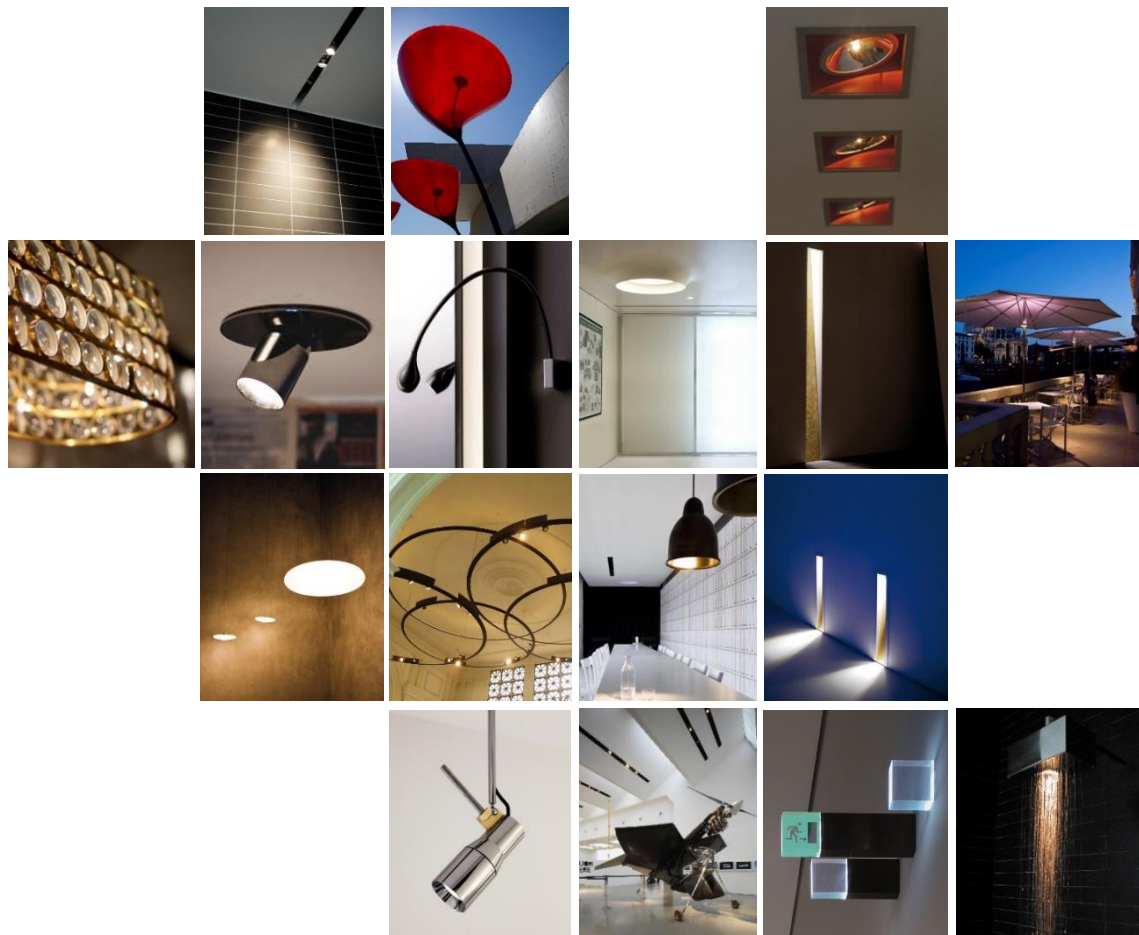

accessori. accessories.

CE i

f9.184.81 cassaforma in gesso a scomparsa totale
fully concealed plaster housing

2,5

cassaforma in gesso a scomparsa totale f9.184.81
fully concealed plaster housing

Subscribe To Our Newsletter