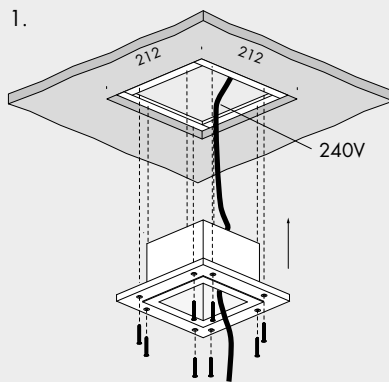

accessori. accessories.

CE i

f9.184.81 cassaforma in gesso a scomparsa totale
fully concealed plaster housing

2,5

cassaforma in gesso a scomparsa totale f9.184.81
fully concealed plaster housing