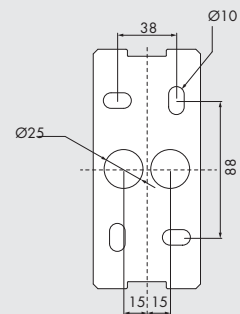

erste 01 240V 50-60Hz IP65

Vb1.622.01	inox AISI 316L lucido idoneo anche in ambiente marittimo polished 316L stainless steel suitable in marine environment	3000K	90°x70°	11
Vb1.622.02	acciaio cor-ten · cor-ten steel	3000K	90°x70°	11
Vb1.622.03	bruno antico · antique brown	3000K	90°x70°	11
Vb1.622.04	nero notte · night black	3000K	90°x70°	11
Vb1.622.05	scurodivals	3000K	90°x70°	11

Ra	ies tm-30		sdc	mA	V_{f (min)}	lm	W	lm/W	
90	Rf 90	Rg 100	step 2	1050	17,7	2027	18,6	109	A+
ce021	les9 ●	Ta25 °C	vita media · average life		50000 h	L80	B10