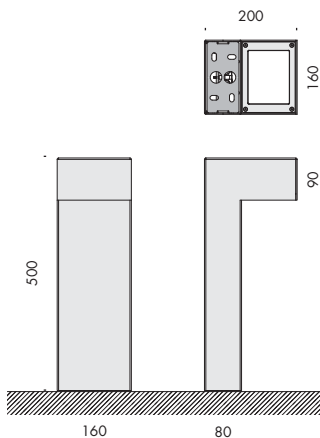

erste 01 240V 50-60Hz IP65

Vb1.622.01	inox AISI 316L lucido idoneo anche in ambiente marittimo polished 316L stainless steel suitable in marine environment	3000K	90°x70°	11
Vb1.622.02	acciaio cor-ten · cor-ten steel	3000K	90°x70°	11
Vb1.622.03	bruno antico · antique brown	3000K	90°x70°	11
Vb1.622.04	nero notte · night black	3000K	90°x70°	11
Vb1.622.05	scurodivals	3000K	90°x70°	11

Ra	ies tm-30		sdc	mA	V_{f (min)}	lm	W	lm/W	
90	Rf 90	Rg 100	step 2	1050	17,7	2027	18,6	109	A+
ce021	les9 ●	Ta25 °C	vita media · average life		50000 h	L80	B10		

erste 02 240V 50-60Hz IP65

Vb1.622.11	inox AISI 316L lucido idoneo anche in ambiente marittimo polished 316L stainless steel suitable in marine environment	3000K	90°x70°	16
Vb1.622.12	acciaio cor-ten · cor-ten steel	3000K	90°x70°	16
Vb1.622.13	bruno antico · antique brown	3000K	90°x70°	16
Vb1.622.14	nero notte · night black	3000K	90°x70°	16
Vb1.622.15	scurodivals	3000K	90°x70°	16

Ra	ies tm-30		sdc	mA	V_{f (min)}	lm	W	lm/W	
90	Rf 90	Rg 100	step 2	1050	17,7	2027	18,6	109	A+
ce021	les9 ●	Ta25 °C	vita media · average life		50000 h	L80	B10