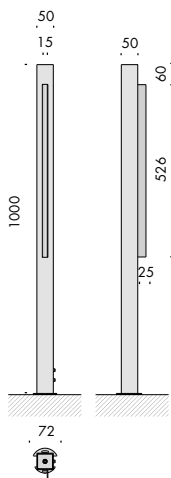

square tube 1000 240V 50-60Hz

- **Vb4.127.02** bruno antico · antique brown 3000K 15,6W 2,4
- **Vb4.127.04** nero notte · night black 3000K 15,6W 2,4
- **Vb4.127.06** scurodivals 3000K 15,6W 2,4
- **Vb4.127.08** grigio argento · silver grey 3000K 15,6W 2,4

Ra	R9	ies tm/30		sdc	Vf	lm/m	W/m	lm/W	
95	90	Rf 93	Rg 102	step 2	24	1250	13	96	A+
V0001	5,9	Ta25 °C		vita media · average life		50000 h	L80 B10