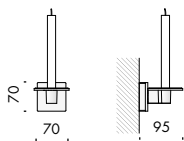

plag in

a6.535.01 bianco · white

0,2