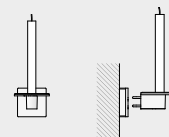

plag in is part of a series of products born from a deep reflection of the designer on the essence of the objects that surround us, in order to call into question the customs codified by our experience, through functional mix destabilizing the perception of the product itself. in plag in, the connection between the light of the candle and the socket, which instinctively refers us to electricity, becomes virtual because it only functions as a logic of perception, but it is not real. the socket element, by changing its primary function, also changes its meaning and becomes a simple hook to support the candle holder. the wall fixing bracket and the candle are included.

plag in

a6.535.01 bianco · white

0,2

nel supporto a parete
in the wall support

nella presa di corrente
in the power sockets

Subscribe To Our Newsletter

**Distributor for Viabizzuno
Architectural Lighting Solutions**