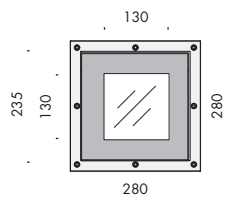

m3 trasparente

IP67 IK10

CE

Vb6.003.01	alluminio peraluman · peraluman aluminium	6
Vb6.003.02	bruno antico · antique brown	6
Vb6.003.03	scurodivals	6