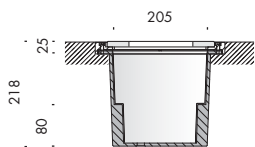

m3 trasparente

IP67 IK10

CE

Vb6.003.01	alluminio peraluman · peraluman aluminium	6
Vb6.003.02	bruno antico · antique brown	6
Vb6.003.03	scurodivals	6