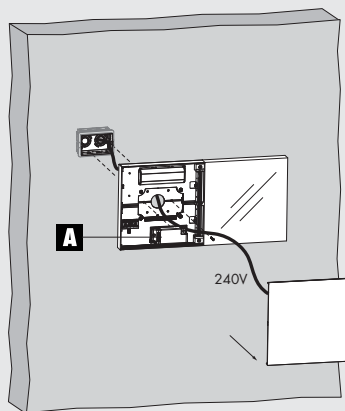

trasparenze 250x250 parete
orizzontale con scatola incasso 503
horizontal with recessed box type 503