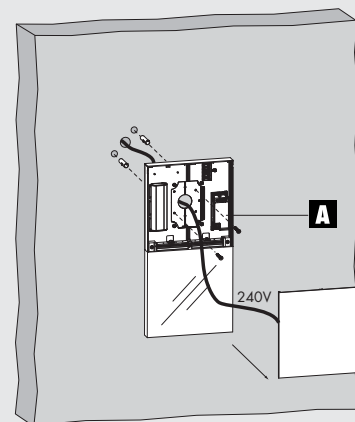

trasparenze 250x250 parete
verticale con viti e tasselli
vertical with dowel and screw