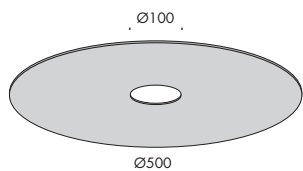

a9.573.95 nero55 Ø 80mm 1,5

a9.573.96 copper bronze Ø 80mm 3,3

a9.573.97 my bianco Ø100mm 2

a9.573.98 nero55 Ø100mm 2

a9.573.99 copper bronze Ø100mm 4

Subscribe To Our Newsletter

**Distributor for Viabizzuno
Architectural Lighting Solutions**