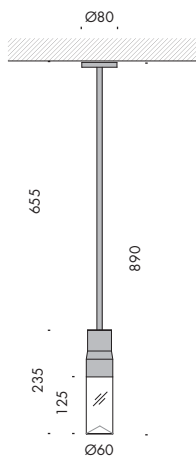

modelli:

royal soffitto 60 diametro Ø60mm h.890mm,

royal soffitto 80 diametro Ø80mm h.890mm,

royal soffitto 100 diametro Ø100mm h.890mm.

cablato con sorgente elettronica 3000K Ra98 fino a 19,9W 2140lm.

alimentatore in corrente costante escluso, da installare remoto.

**accessori: sistema di fissaggio a cartongesso, dischi riflettenti diametro Ø300mm, diametro
Ø400mm e diametro Ø500mm.**

finiture: my bianco, nero55 e copper bronze.

IP20 rated suspension light fitting for indoor use.

versions:

royal soffitto 60 diameter Ø60mm h.890mm,

royal soffitto 80 diameter Ø80mm h.890mm,

royal soffitto 100 diameter Ø100mm h890mm.

wired with 3000K Ra98 led source up to 19.9W 2140lm.

constant current power supply not included, to be installed remotely.

**accessories: kit for installation on plasterboard, diameter Ø300mm, diameter Ø400mm
and diameter Ø500mm reflector disks.**

finishes: nero55 and copper bronze.

royal sospensione 60

IP20

Vb6.573.66	my bianco	trasparente · trasparente	3000K	2,1
Vb6.573.67	nero55	trasparente · trasparente	3000K	2,1
Vb6.573.68	copper bronze	trasparente · trasparente	3000K	2,1