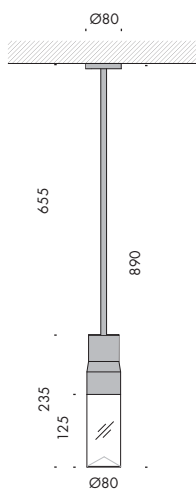

royal sospensione 80

IP20

Vb6.573.76	my bianco	trasparente · trasparente	3000K	2,4
Vb6.573.77	nero55	trasparente · trasparente	3000K	2,4
Vb6.573.78	copper bronze	trasparente · trasparente	3000K	2,4

Ra	R9	ies tm-30		sdc	mA	V_f (min)	lm	W	lm/W	
98	98	Rf 96	Rg 103	step 1	350	27,6	1240	9,7	128	A++
					500	27,9	1580	14,0	113	A+
xm001	les19	Ta25 °C		vita media · average life		70000 h	L80	B10