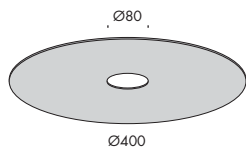

a9.573.95 nero55 Ø 80mm 1,5

a9.573.96 copper bronze Ø 80mm 3,3

a9.573.97 my bianco Ø100mm 2

a9.573.98 nero55 Ø100mm 2

a9.573.99 copper bronze Ø100mm 4

Subscribe To Our Newsletter

**Distributor for Viabizzuno
Architectural Lighting Solutions**