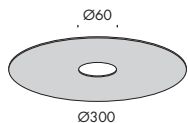

a9.573.95 nero55 Ø 80mm 1,5

a9.573.96 copper bronze Ø 80mm 3,3

a9.573.97 my bianco Ø100mm 2

a9.573.98 nero55 Ø100mm 2

a9.573.99 copper bronze Ø100mm 4

Subscribe To Our Newsletter

**Distributor for Viabizzuno
Architectural Lighting Solutions**