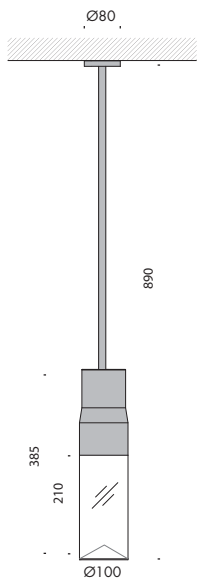

royal sospensione 100 IP20 CE

Vb6.573.86	my bianco	trasparente · trasparente	3000K	3,8
Vb6.573.87	nero55	trasparente · trasparente	3000K	3,8
Vb6.573.88	copper bronze	trasparente · trasparente	3000K	3,8

Ra	R9	ies tm-30		sdc	mA	V_{f (min)}	lm	W	lm/W	
98	98	Rf 96	Rg 103	step 1	350	27,6	1240	9,7	128	A++
					500	27,9	1580	14,0	113	A+
					700	28,4	2140	19,9	108	A+
xm001	les19	Ta25 °C		vita media · average life	70000 h	L80	B10