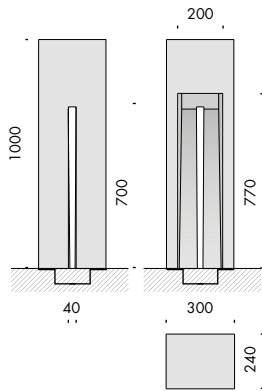

concrete 3

★ CE i

Vb4.140.03 downlighter

121