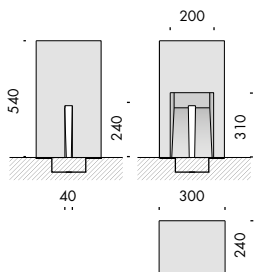

concrete 2

★ CE i

Vb4.140.02 uplighter

78,3

concrete 3

★ CE i

Vb4.140.03 downlighter

121

concrete 4

★ CE i

Vb4.140.04 downlighter

61,6