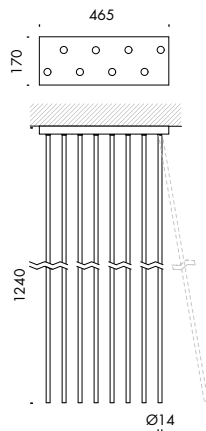

peled soffitto 8 120-240V 50-60Hz IP20

Via.128.0005 bianco V 3000K 8x1W 4,3

Via.128.0006 nero lucido · polished black 3000K 8x1W 4,3

Ra	ies tm-30		sdc	mA	V_{f (min)}	lm	W	lm/W	
90	Rf 90	Rg 100	step 2	350	24,0	632	8	79	A++
ca041-8	les2	Ta25 °C	vita media · average life		50000 h	L80	B10