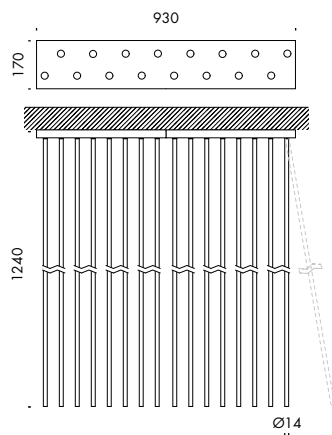

peled soffitto 16 120-240V 50-60Hz IP20

Via.128.0007 bianco V 3000K 16x1W 15

Via.128.0008 nero lucido · polished black 3000K 16x1W 15

Ra	ies tm-30		sdc	mA	V_{f (min)}	lm	W	lm/W	
90	Rf 90	Rg 100	step 2	350	24,0	1264	16	79	A++
ca041-16	les2	Ta25 °C	vita media · average life		50000 h	L80	B10